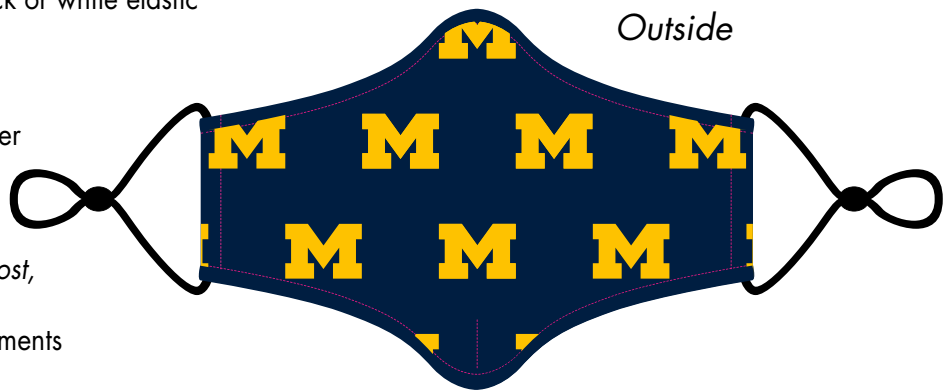

3D SUPERFIT FACE MASK

Item: 3DSF-FM

This Reusable Face Mask offers an outstanding fit for most faces sizes and shapes.

Features include:

- Pleated top and bottom conforms to face
- Wire in top seam creates contour to nose
- Ear loops with length adjusters; choice of black or white elastic
- Inside pocket allows for addition of filter
- Choice of black or white inside layer

Outer Layer: 100% Breathable cotton or polyester

Inner Layer: 100% Unbleached cotton for added filtration and breathable comfort

Available in these sizes: *Child, One Size Fits Most, Adult, Comfort Fit*

Straps: White or Black elastic bands with adjustments

Care: Wash regularly in warm soapy water

4-Color Dye Sublimation or 1 Color Silk Screen Pricing:

100 @ 8.00 each MSRP

250 @ 7.60 each MSRP

500 @ 7.20 each MSRP

Silk Screen: Printed on Cotton

Outer Layer in the following colors:

White	Purple
Black	Orange
Light Pink	Gray
Hot Pink	Red
Royal Blue	Maroon
Navy Blue	Yellow
Kelly Green	Lime Green
Hunter Green	

Contact us for other color options.