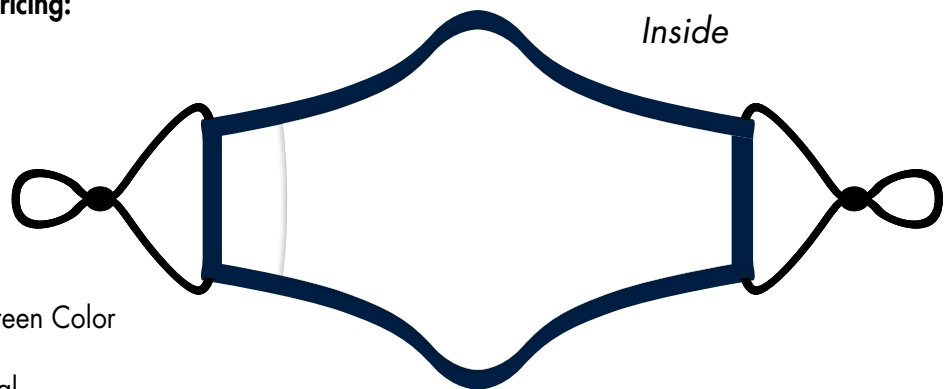

3D SUPERFIT FACE MASK

Item: 3DSF-FM

This Reusable Face Mask offers an outstanding fit for most faces sizes and shapes.

Features include:

- Pleated top and bottom conforms to face
- Wire in top seam creates contour to nose
- Ear loops with length adjusters; choice of black or white elastic
- Inside pocket allows for addition of filter
- Choice of black or white inside layer

Outer Layer: 100% Breathable cotton or polyester

Inner Layer: 100% Unbleached cotton for added filtration and breathable comfort

Available in these sizes: *Child, One Size Fits Most, Adult, Comfort Fit*

Straps: White or Black elastic bands with adjustments

Care: Wash regularly in warm soapy water

4-Color Dye Sublimation or 1 Color Silk Screen Pricing:

100 @ 8.00 each MSRP

250 @ 7.60 each MSRP

500 @ 7.20 each MSRP

1000 @ 6.60 each MSRP

2500 @ 6.00 each MSRP

P Code

Add .06 each MSRP for each additional Silk Screen Color

Includes all set-up charges

Ships 10-12 business days after artwork approval

FOB Delivered

Dye Sublimation: Printed on white Polyester Outer Layer